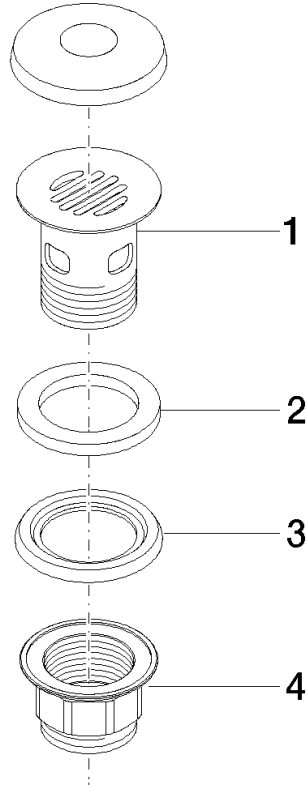

10 105 970

Fits: IMO, LULU, MADISON, MEM, TARA,  
CL.1, LISSÉ, VAIA, META, CYO

	Platinum	10 105 970-08
	Chrome	10 105 970-00
	Brushed Platinum	10 105 970-06
	Durabross (23kt Gold)	10 105 970-09
	Dark Chrome	10 105 970-19
	Light Gold	10 105 970-26
	Brushed Light Gold	10 105 970-27
	Brushed Durabross (23kt Gold)	10 105 970-28
	Matte Black	10 105 970-33
	Brushed Bronze	10 105 970-42
	Brushed Champagne (22kt Gold)	10 105 970-46
	Champagne (22kt Gold)	10 105 970-47
	Brushed Chrome	10 105 970-93
	Brushed Dark Platinum	10 105 970-99

## Grated waste 1 1/4" - Platinum

---

IMO

10 105 970

Only suitable for basins with an overflow.

10 105 970

10 105 970

Parts for other finishes can be found here: [Chrome](#)

**Spare parts list**

No.	Item Number	Name	Quantity used	Delivery time
1	09 11 01 027-08	cup	1	60
2	09 14 05 039 90	seal	1	2
3	09 14 03 025 90	seal	1	2
4	09 23 10 020-08	nut	1	60