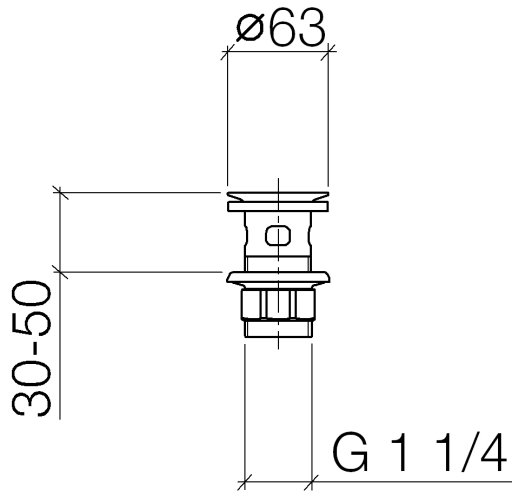

10 105 970

Fits: IMO, LULU, MADISON, MEM, TARA,  
CL.1, LISSÉ, VAIA, META, CYO

	Platinum	10 105 970-08
	Chrome	10 105 970-00
	Brushed Platinum	10 105 970-06
	Durabross (23kt Gold)	10 105 970-09
	Dark Chrome	10 105 970-19
	Light Gold	10 105 970-26
	Brushed Light Gold	10 105 970-27
	Brushed Durabross (23kt Gold)	10 105 970-28
	Matte Black	10 105 970-33
	Brushed Bronze	10 105 970-42
	Brushed Champagne (22kt Gold)	10 105 970-46
	Champagne (22kt Gold)	10 105 970-47
	Brushed Chrome	10 105 970-93
	Brushed Dark Platinum	10 105 970-99

## Grated waste 1 1/4" - Platinum

---

IMO

10 105 970

Only suitable for basins with an overflow.

10 105 970

10 105 970

Parts for other finishes can be found here: [Chrome](#)

**Spare parts list**

No.	Item Number	Name	Quantity used	Delivery time
1	09 11 01 027-08	cup	1	60
2	09 14 05 039 90	seal	1	2
3	09 14 03 025 90	seal	1	2
4	09 23 10 020-08	nut	1	60